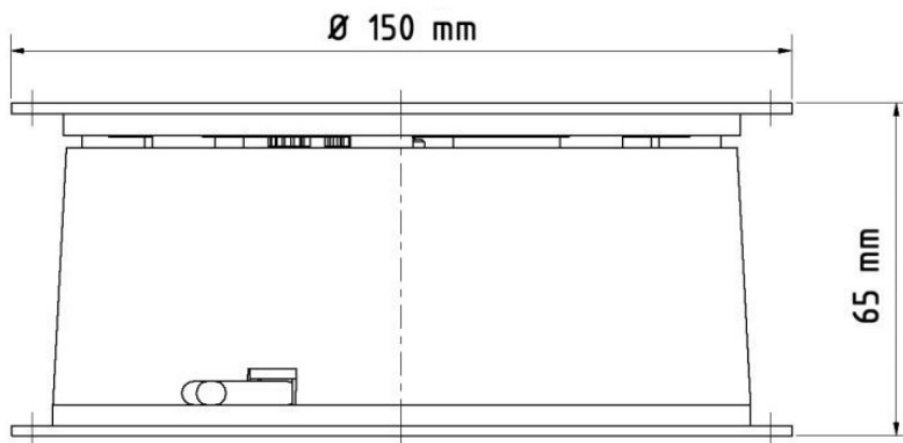

Turntable MAX 5 kg

Electric turntable with a maximum load of 5 kg

Specifications

- Diameter: Ø 150 mm
- Height: 65 mm
- Dead weight: 0.41 kg
- Housing material: white plastic
- Speed: 2.0 rotations/min
- Direction: clockwise
- Power consumption: 4 W
- Power supply: 230 VAC, 50 Hz
- Length of grounded plug with cord: 2 metres
- Provided with a safety clutch

The plastic casing means that this turntable is suitable for temporary use (approximately 6 - 12 months). For longer periods of use we advise you to purchase our MAX 10 kg turntable.

[Check out Turntable MAX 5 kg online](#)